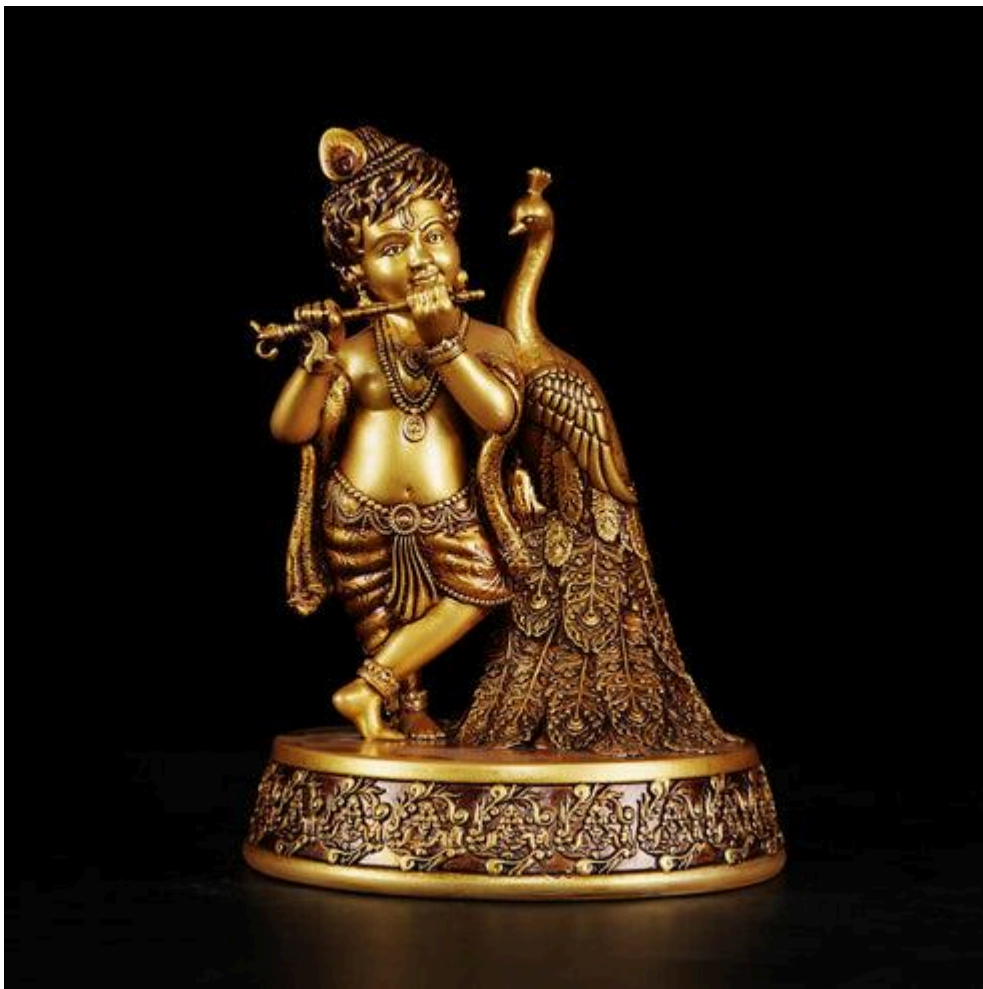

Krishna Idol: A Symbol of Divine Love, Peace, and Spiritual Beauty

A Krishna idol is one of the most loved and spiritually meaningful forms of decor in Indian culture. Lord Krishna is worshipped as the symbol of love, wisdom, joy, and positivity. His divine presence is believed to bring peace, [krishna idol](#) happiness, and prosperity into homes and workplaces. Whether placed in a temple, living room, office, or car dashboard, a Krishna idol creates a calming and spiritual atmosphere.

In modern times, Krishna idols are not only worshipped for religious purposes but are also appreciated for their artistic beauty and decorative appeal. Beautifully crafted idols featuring Bal Gopal, Radha Krishna, and flute-playing Krishna have become popular choices for home decor and gifting. The offers elegant handcrafted designs that combine spirituality with artistic craftsmanship.

Importance of Lord Krishna in Indian Culture

Lord Krishna is one of the most worshipped deities in Hinduism. He is considered the eighth incarnation of Lord Vishnu and is known for spreading the message of love, devotion, and righteousness. His teachings in the Bhagavad Gita continue to guide millions of people around the world.

Krishna is admired for his playful childhood, deep wisdom, and divine charm. From his stories in Vrindavan to his role in the Mahabharata, Lord Krishna represents positivity, courage, and spiritual enlightenment. A Krishna idol reminds devotees about these timeless values and inspires them to live with kindness and faith.